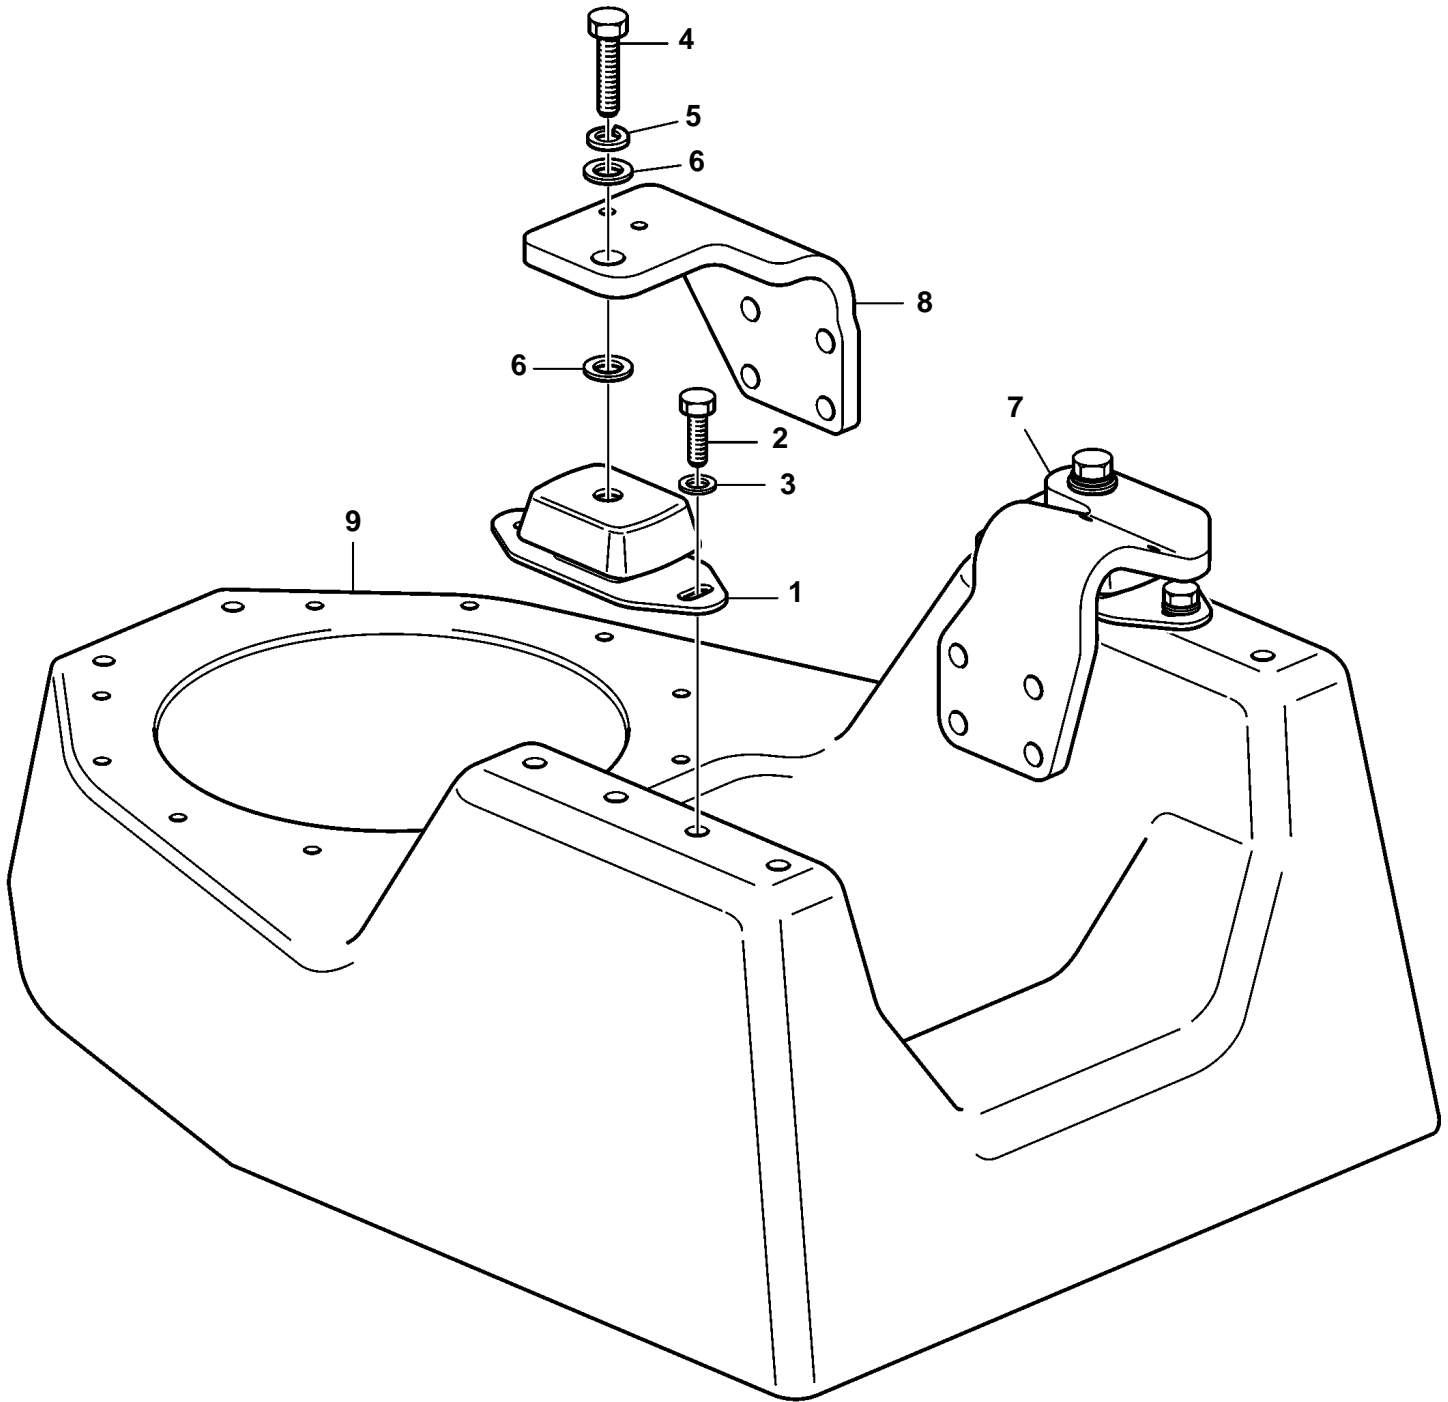

D2-40

22901

D2-40

| REF | PART NO. | QTY | DESCRIPTION | NOTES |
|-----|----------|-----|-------------------------|-------|
| 1 | 846765 | 2 | Rubber element | |
| 2 | 963580 | 4 | Screw | |
| 3 | 976945 | 4 | Washer | |
| 4 | 959710 | 2 | Screw | |
| 5 | 941912 | 2 | Spring washer | |
| 6 | 955900 | 4 | Washer | |
| 7 | 3812734 | 1 | Engine mountings, front | P |
| 8 | 3812735 | 1 | Engine mountings, front | S.B |
| 9 | | 1 | Engine bed | |